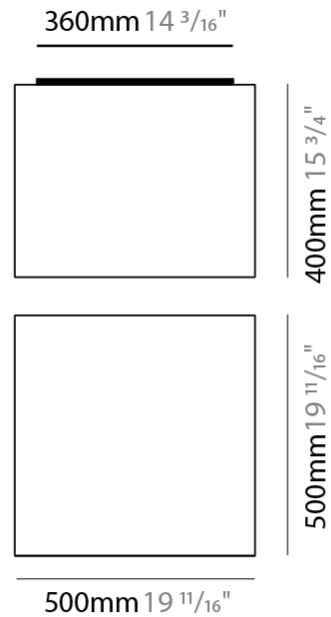

PROJECT _____
TYPE _____
SPECIFIER _____
QUANTITY _____
DATE _____

WEDGE SURFACE

D112032

base number

1. To build a product code in our configurator select the specify button on the base model # product page
2. To build a manual product code on this datasheet choose from the options listed below in blue font and add the suffix to the base model #

GENERAL

Series: Wedge
Brand: Ole
Division: Design
Mounting Type: Surface
Mounting Location: Wall / Ceiling
Subcategory: Ambient

PHYSICAL

Shape: Cube
Length (mm): 500
Length (in): 19 ¹¹/₁₆
Width (mm): 500
Width (in): 19 ¹¹/₁₆
Height (mm): 400
Height (in): 15 ³/₄
Light Distribution: Omnidirectional
Weight (kg): 2.6
Weight (lbs): 5.7
Diffuser: Elastic Fabric - Optical White
Fixture Finish: WHI
Holder Finish: White
Fixture Material: Metal / Elastic Fabric

ELECTRICAL

Number of Lamps: 4
Lamp Type: LED Retrofit
Lamp Shape: A19
Bulb Included: Bulb Not Included
Max. Wattage Per Lamp (W): 15
Lamp Base: E26
Input Voltage (V): 120
Upon Request: 277Vac / GU24

LED

OPTICAL

RATINGS AND CERTIFICATIONS

Certified By: Certified for North American Standards
IP rating: IP20