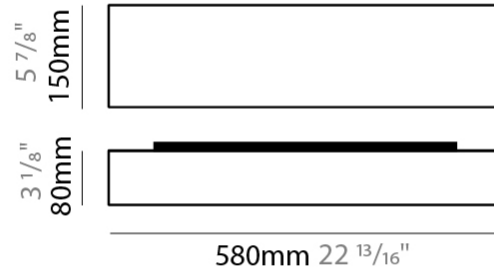

WEDGE SURFACE

D113033

base number

1. To build a product code in our configurator select the specify button on the base model # product page
2. To build a manual product code on this datasheet choose from the options listed below in blue font and add the suffix to the base model #

GENERAL

Series: Wedge
Brand: Ole
Division: Design
Mounting Type: Surface
Mounting Location: Wall / Ceiling
Subcategory: Ambient

PHYSICAL

Shape: Rectangle
Length (mm): 580
Length (in): 22 ¹³/₁₆
Width (mm): 150
Width (in): 5 ⁷/₈
Height (mm): 80
Height (in): 3 ¹/₈
Extension (mm): 80
Extension (in): 3 ¹/₈
Light Distribution: Omnidirectional
Weight (kg): 1.3
Weight (lbs): 2.9
Diffuser: Elastic Fabric - Optical White
Fixture Finish: WHI
Holder Finish: White
Fixture Material: Metal / Elastic Fabric

ELECTRICAL

Number of Lamps: 2
Lamp Type: LED Retrofit
Lamp Shape: A19
Bulb Included: Bulb Not Included
Max. Wattage Per Lamp (W): 15
Lamp Base: E26
Input Voltage (V): 120
Upon Request: 277Vac / GU24

LED

OPTICAL

RATINGS AND CERTIFICATIONS

Certified By: Certified for North American Standards
IP rating: IP20