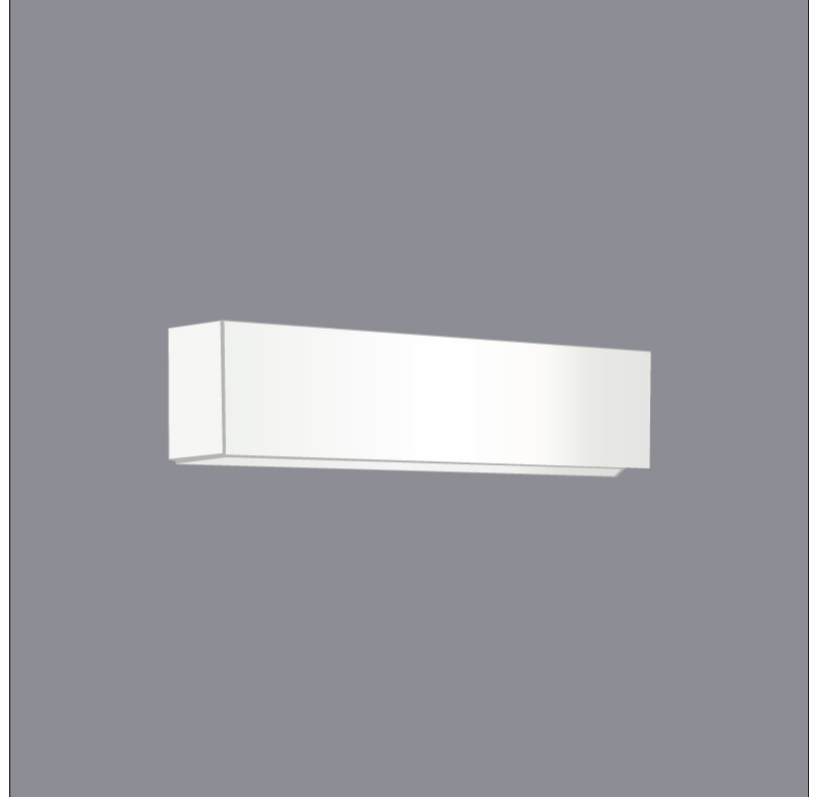

WEDGE SURFACE

D113033

base number

1. To build a product code in our configurator select the specify button on the base model # product page
2. To build a manual product code on this datasheet choose from the options listed below in blue font and add the suffix to the base model #

GENERAL

Series: Wedge
Brand: Ole
Division: Design
Mounting Type: Surface
Mounting Location: Wall / Ceiling
Subcategory: Ambient

PHYSICAL

Shape: Rectangle
Length (mm): 580
Length (in): 22 ¹³/₁₆
Width (mm): 150
Width (in): 5 ⁷/₈
Height (mm): 80
Height (in): 3 ¹/₈
Extension (mm): 80
Extension (in): 3 ¹/₈
Light Distribution: Omnidirectional
Weight (kg): 1.3
Weight (lbs): 2.9
Diffuser: Elastic Fabric - Optical White
Fixture Finish: WHI
Holder Finish: White
Fixture Material: Metal / Elastic Fabric

ELECTRICAL

Number of Lamps: 2
Lamp Type: LED Retrofit
Lamp Shape: A19
Bulb Included: Bulb Not Included
Max. Wattage Per Lamp (W): 15
Lamp Base: E26
Input Voltage (V): 120
Upon Request: 277Vac / GU24

LED

OPTICAL

RATINGS AND CERTIFICATIONS

Certified By: Certified for North American Standards
IP rating: IP20